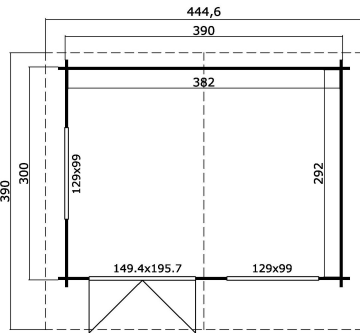

401900

390x300

PACKAGING: 1 PALLET(S)

630 x 118 x 55 cm
1019 kg

EAN 4742913010894

DIMENSIONS

Floor area	11.15 m ²
Roof dimensions	4.45 x 3.90 m
Cubic volume	≈ 25.75 m ³
Wall height	≈ 2.05 m
Ridge height	≈ 2.56 m
Front overhang	≈ 70 cm

WINDOWS & DOORS

1 x Double door (SGC*)	149.4 x 195.7 cm
2 x Double window open inward (SGC*)	129.0 x 99.0 cm

*SGC: Single Glazed Classic

ROOF & FLOOR

Roof boards	18x90 mm
Floor boards	18x90 mm
Roof surface	17.94 m ²
Roof angle	≈ 14.9 °
Treated Bearers	70x45 mm