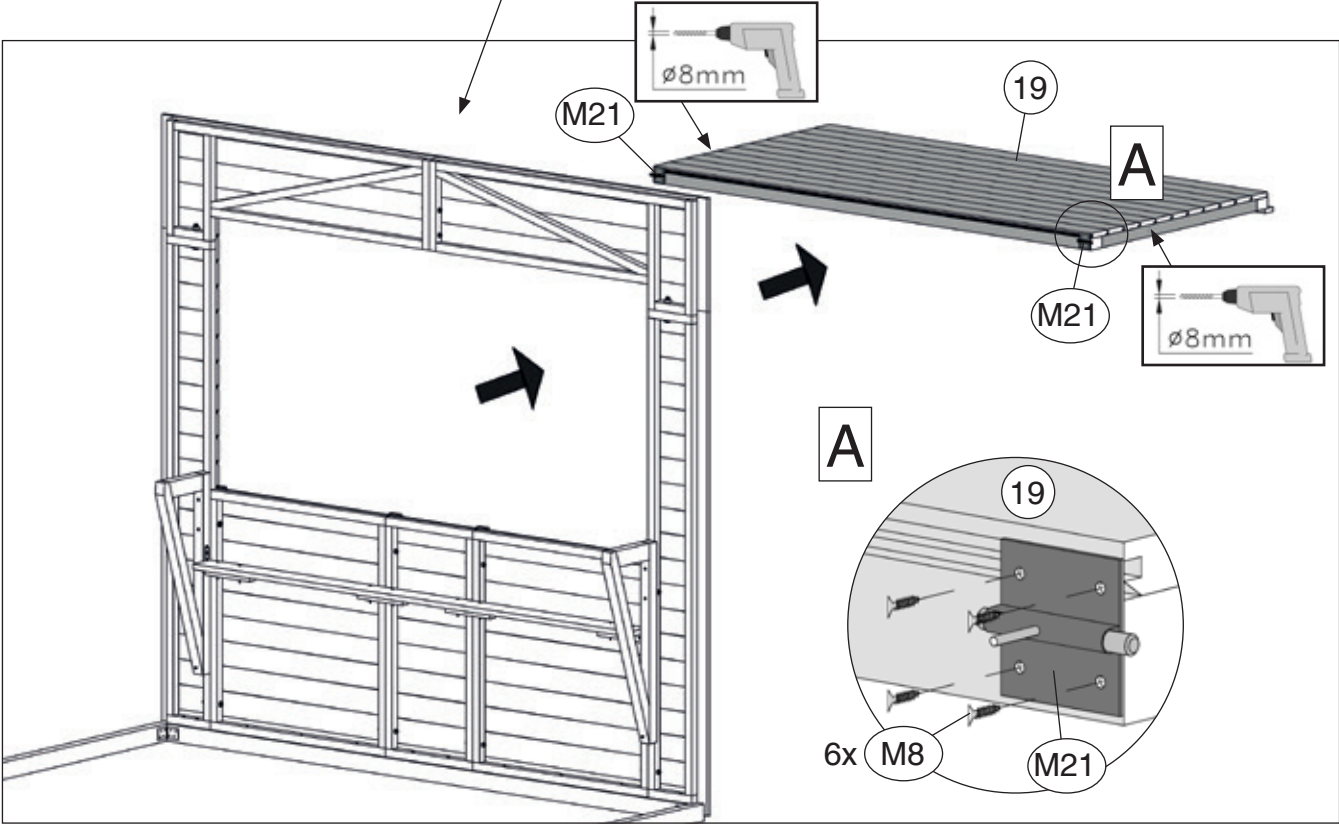

# Türmontage

**19**

	<b>M14</b> 3,5 x 30		<b>M4</b> 4,0 x 50		<b>M7</b> 3,5 x 30
			<b>M5</b> 4,0 x 40		<b>M8</b> 3,5 x 16

	<b>M19</b> 250 mm		<b>M20</b> 110 x 40

**20**

**Klappladen**

	<b>M2</b> 5,0 x 80
---	--------------------

**a = ca. 58.5 mm**

21

	M21 50 x 50
---	-------------

	M5 4,0 x 40
	M8 3,5 x 16

22

23

24

	M1	5,0 x 100
	M2	5,0 x 80