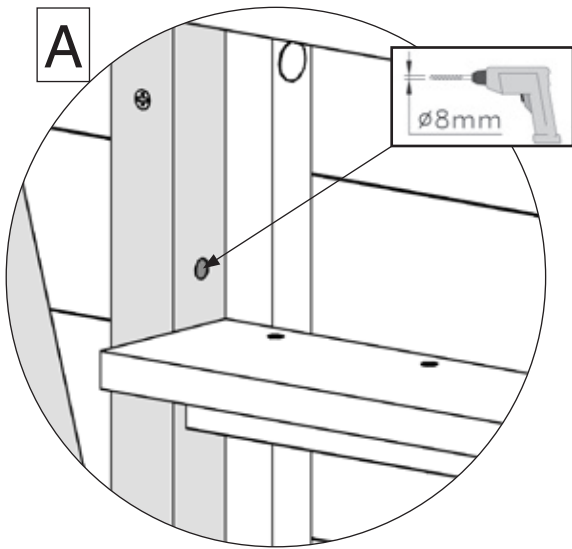

# Türmontage

**19**

	<b>M14</b> 3,5 x 30		<b>M4</b> 4,0 x 50		<b>M7</b> 3,5 x 30
			<b>M5</b> 4,0 x 40		<b>M8</b> 3,5 x 16

	<b>M19</b> 250 mm		<b>M20</b> 110 x 40

**20**

**Klappladen**

	<b>M2</b> 5,0 x 80
---	--------------------

**a = ca. 58.5 mm**

21

	M21 50 x 50
---	-------------

	M5 4,0 x 40
	M8 3,5 x 16

22

23

24

	M1	5,0 x 100
	M2	5,0 x 80