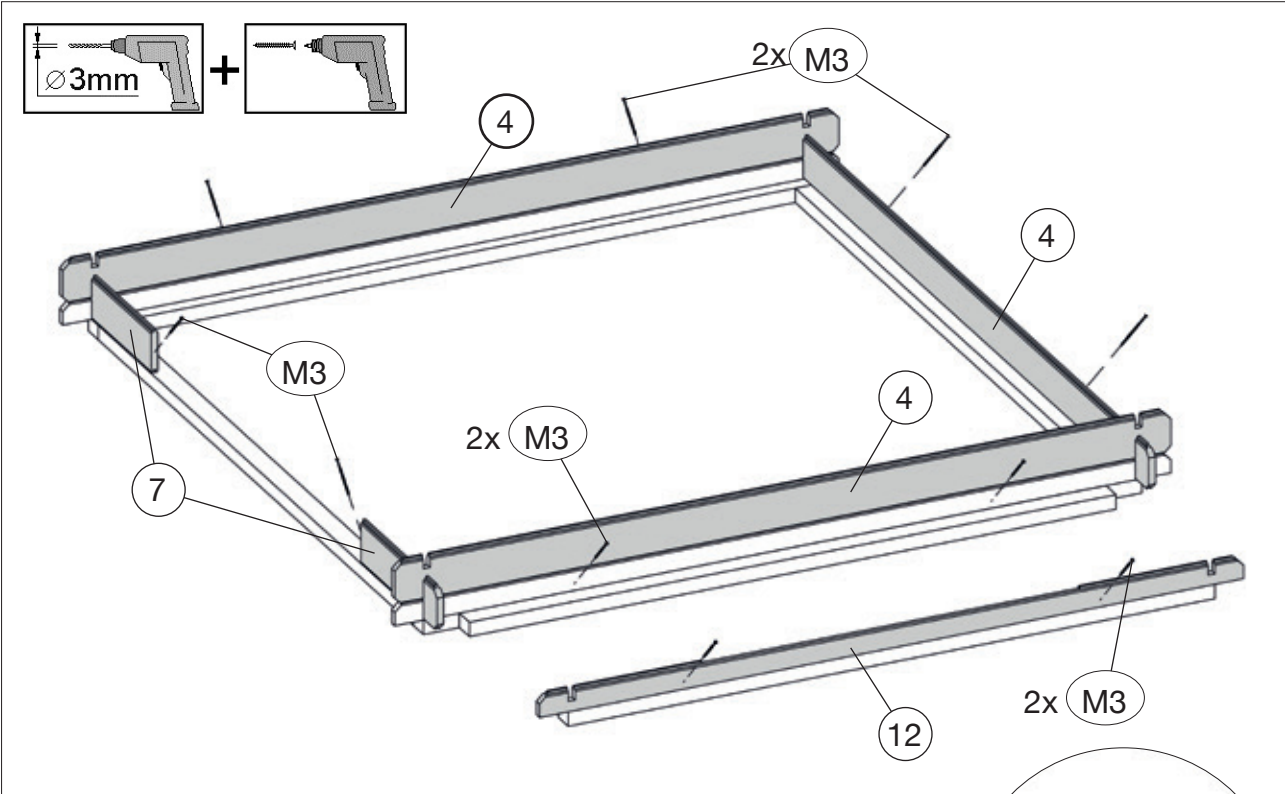

M125.019 Montagematerial			Anzahl (Stück)
Pos	Bild	Abmessung (mm)	125.2020.10.4X
(M14)	K031.3030.0001 	30/30/30	2
(M15)		-	12
(M16)	K067.0250.0001 	-	8
(M17)		-	4

1

	M1	5,0 x 100
	M3	4,0 x 60

2

3

	M3 4,0 x 60
---	-------------