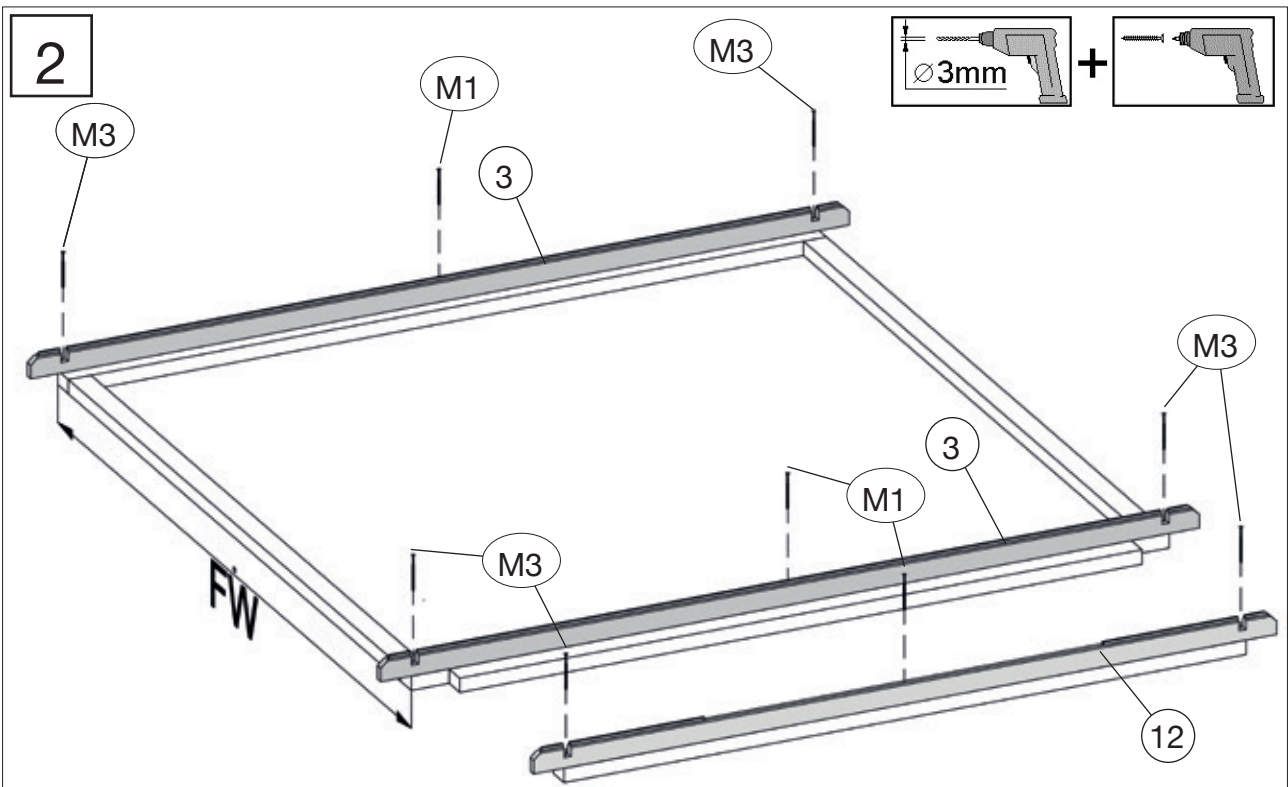

M125.019 Montagematerial			Anzahl (Stück)
Pos	Bild	Abmessung (mm)	125.2020.10.4X
(M14)	K031.3030.0001 	30/30/30	2
(M15)		-	12
(M16)	K067.0250.0001 	-	8
(M17)		-	4

1

	M1	5,0 x 100
	M3	4,0 x 60

2

3

	M3 4,0 x 60
---	-------------

4

5

6

7

M3	4,0 x 60
M5	3,5 x 35

8

8.1

	M2	5,0 x 80
	M5	3,5 x 35