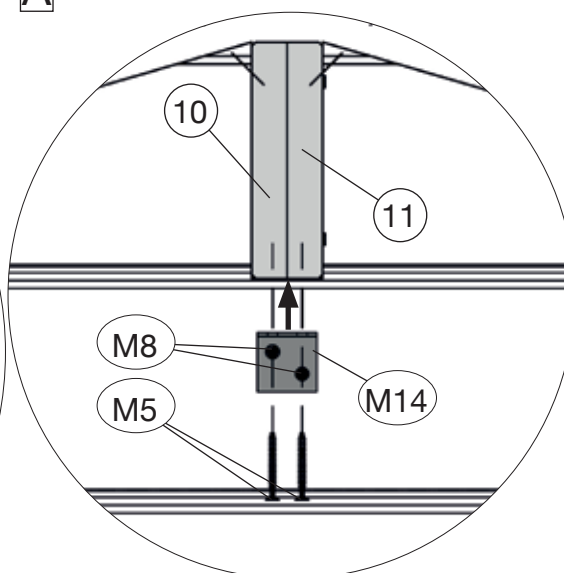

M125.019 Montagematerial			Anzahl (Stück)
Pos	Bild	Abmessung (mm)	125.2020.10.4X
(M14)	K031.3030.0001 	30/30/30	2
(M15)		-	12
(M16)	K067.0250.0001 	-	8
(M17)		-	4

1

	M1	5,0 x 100
	M3	4,0 x 60

2

3

	M3 4,0 x 60
---	-------------

4

5

6

7

M3	4,0 x 60
M5	3,5 x 35

8

8.1

	M2	5,0 x 80
	M5	3,5 x 35

	M8	5,0 x 20
		

A

A

8.2

+

	M5	3,5 x 35
---	----	----------

9

M2	5,0 x 80
M6	3,5 x 25